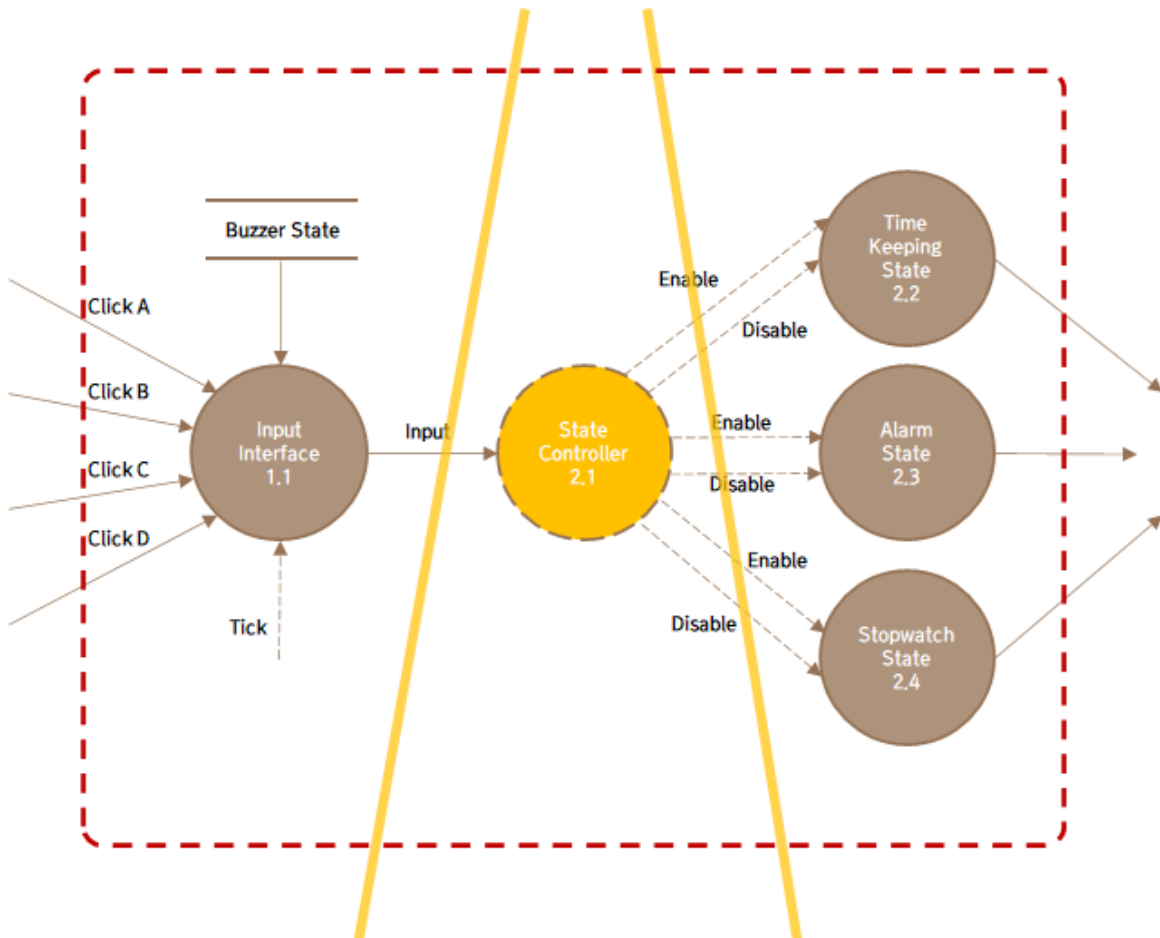

201411979 옥래협

201411295 이상훈

Table of Contents

1	Structured Design	3
1.1	Structured Charts (Transform Analysis)	3
1.1.1	Controllers in Overall DFD.....	3
1.1.2	State Controller 2.1.1.....	3
1.1.3	Buzzer Controller 4.1.1	4
1.1.4	Display Controller 4.2.1	5
1.2	Structured Charts.....	5

1 Structured Design

1.1 Structured Charts (Transform Analysis)

1.1.1 Controllers in Overall DFD

1.1.2 State Controller 2.1.1

1.1.3 Buzzer Controller 4.1.1

1.1.4 Display Controller 4.2.1

1.2 Structured Charts