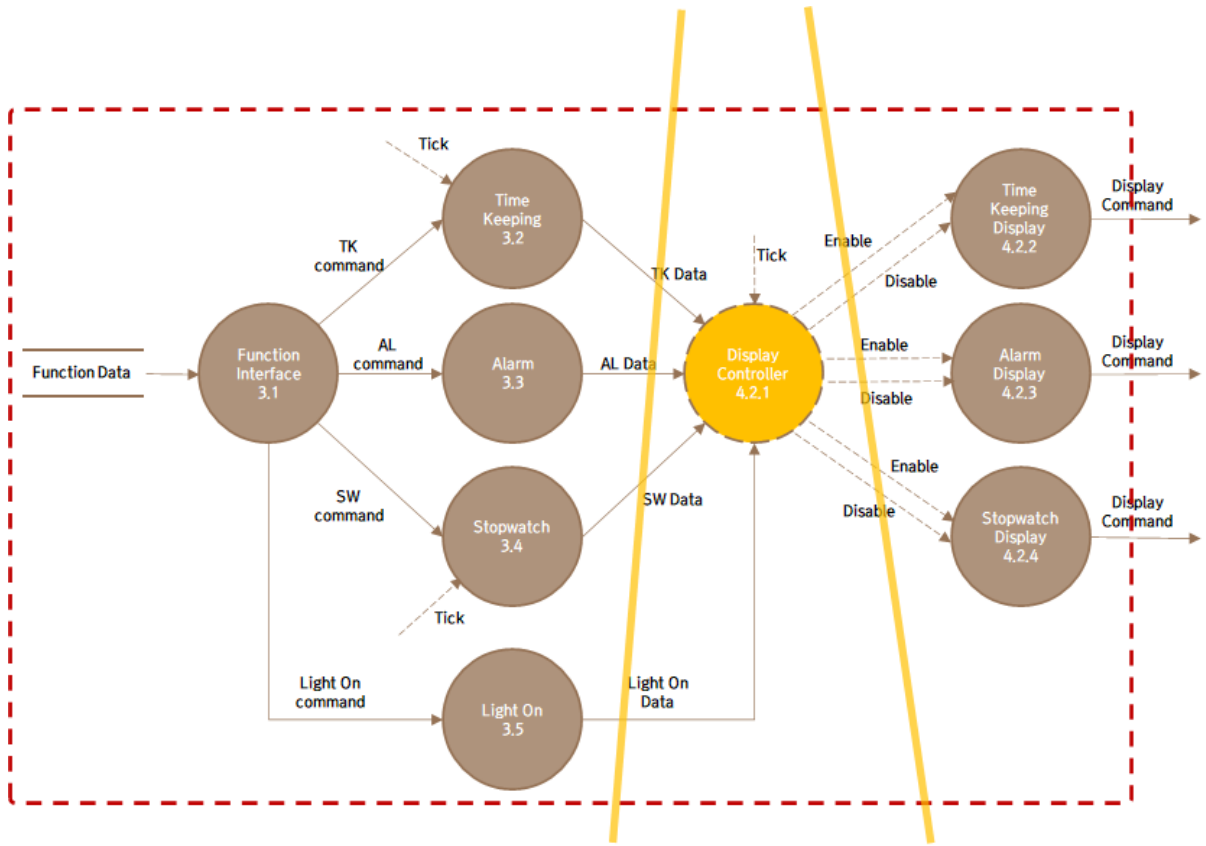

201411979 옥래협

201411295 이상훈

Table of Contents

1	Structured Design	3
1.1	Structured Charts (Transform Analysis)	3
1.1.1	Controllers in Overall DFD.....	3
1.1.2	State Controller 2.1.1.....	3
1.1.3	Buzzer Controller 4.1.1	4
1.1.4	Display Controller 4.2.1	5
1.2	Structured Charts.....	5

1 Structured Design

1.1 Structured Charts (Transform Analysis)

1.1.1 Controllers in Overall DFD

1.1.2 State Controller 2.1.1

1.1.3 Buzzer Controller 4.1.1

1.1.4 Display Controller 4.2.1

1.2 Structured Charts