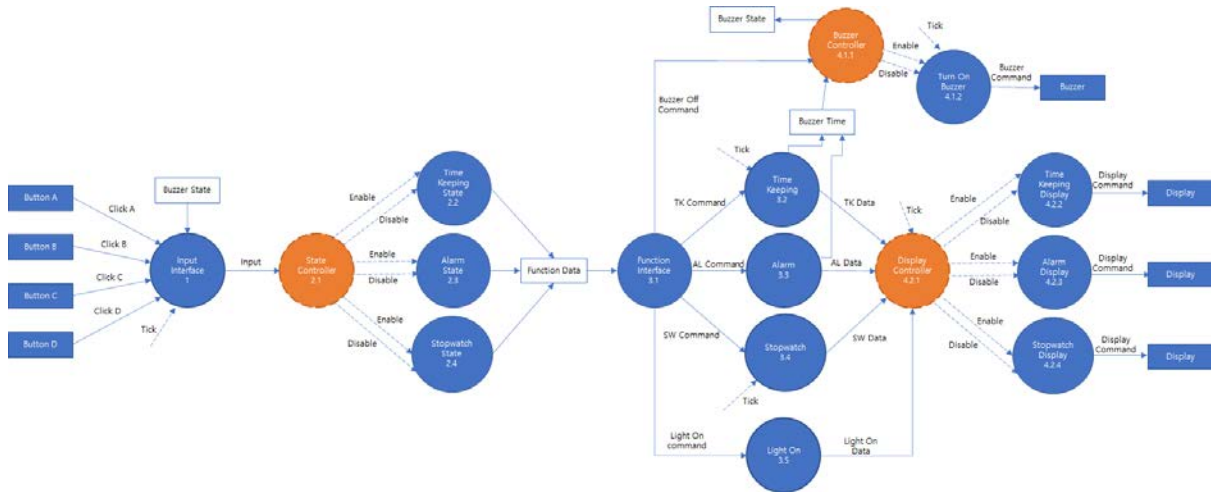

201411979 옥래협

201411295 이상훈

Table of Contents

1	Structured Design	3
1.1	Structured Charts (Transform Analysis)	3
1.1.1	Controllers in Overall DFD.....	3
1.1.2	State Controller 2.1.1.....	3
1.1.3	Buzzer Controller 4.1.1	4
1.1.4	Display Controller 4.2.1	5
1.2	Structured Charts.....	5

1 Structured Design

1.1 Structured Charts (Transform Analysis)

1.1.1 Controllers in Overall DFD

1.1.2 State Controller 2.1.1

1.1.3 Buzzer Controller 4.1.1

1.1.4 Display Controller 4.2.1

1.2 Structured Charts