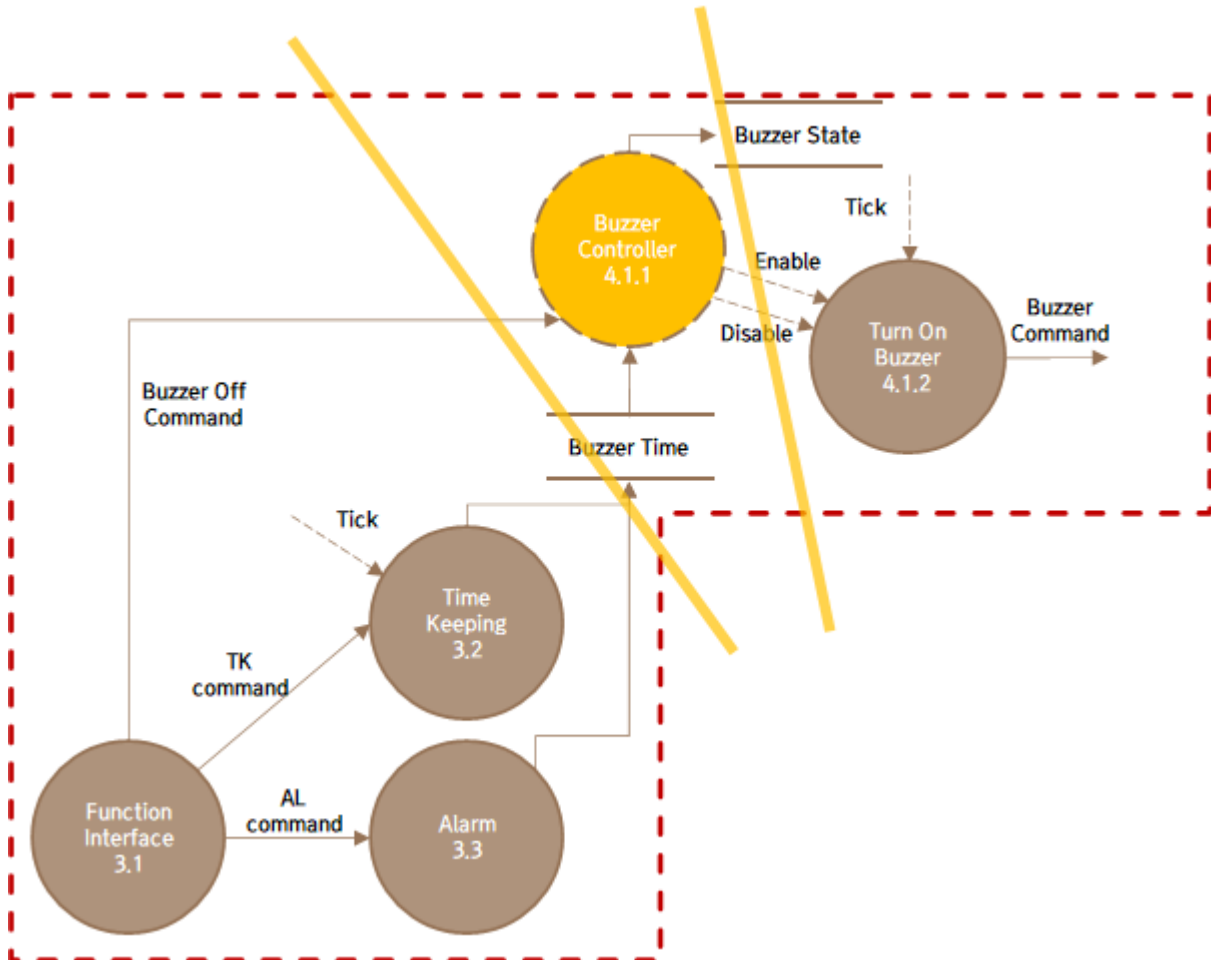

201411979 옥래협

201411295 이상훈

Table of Contents

1	Structured Design	3
1.1	Structured Charts (Transform Analysis)	3
1.1.1	Controllers in Overall DFD.....	3
1.1.2	State Controller 2.1.1.....	3
1.1.3	Buzzer Controller 4.1.1	4
1.1.4	Display Controller 4.2.1	5
1.2	Structured Charts.....	5

1 Structured Design

1.1 Structured Charts (Transform Analysis)

1.1.1 Controllers in Overall DFD

1.1.2 State Controller 2.1.1

1.1.3 Buzzer Controller 4.1.1

1.1.4 Display Controller 4.2.1

1.2 Structured Charts